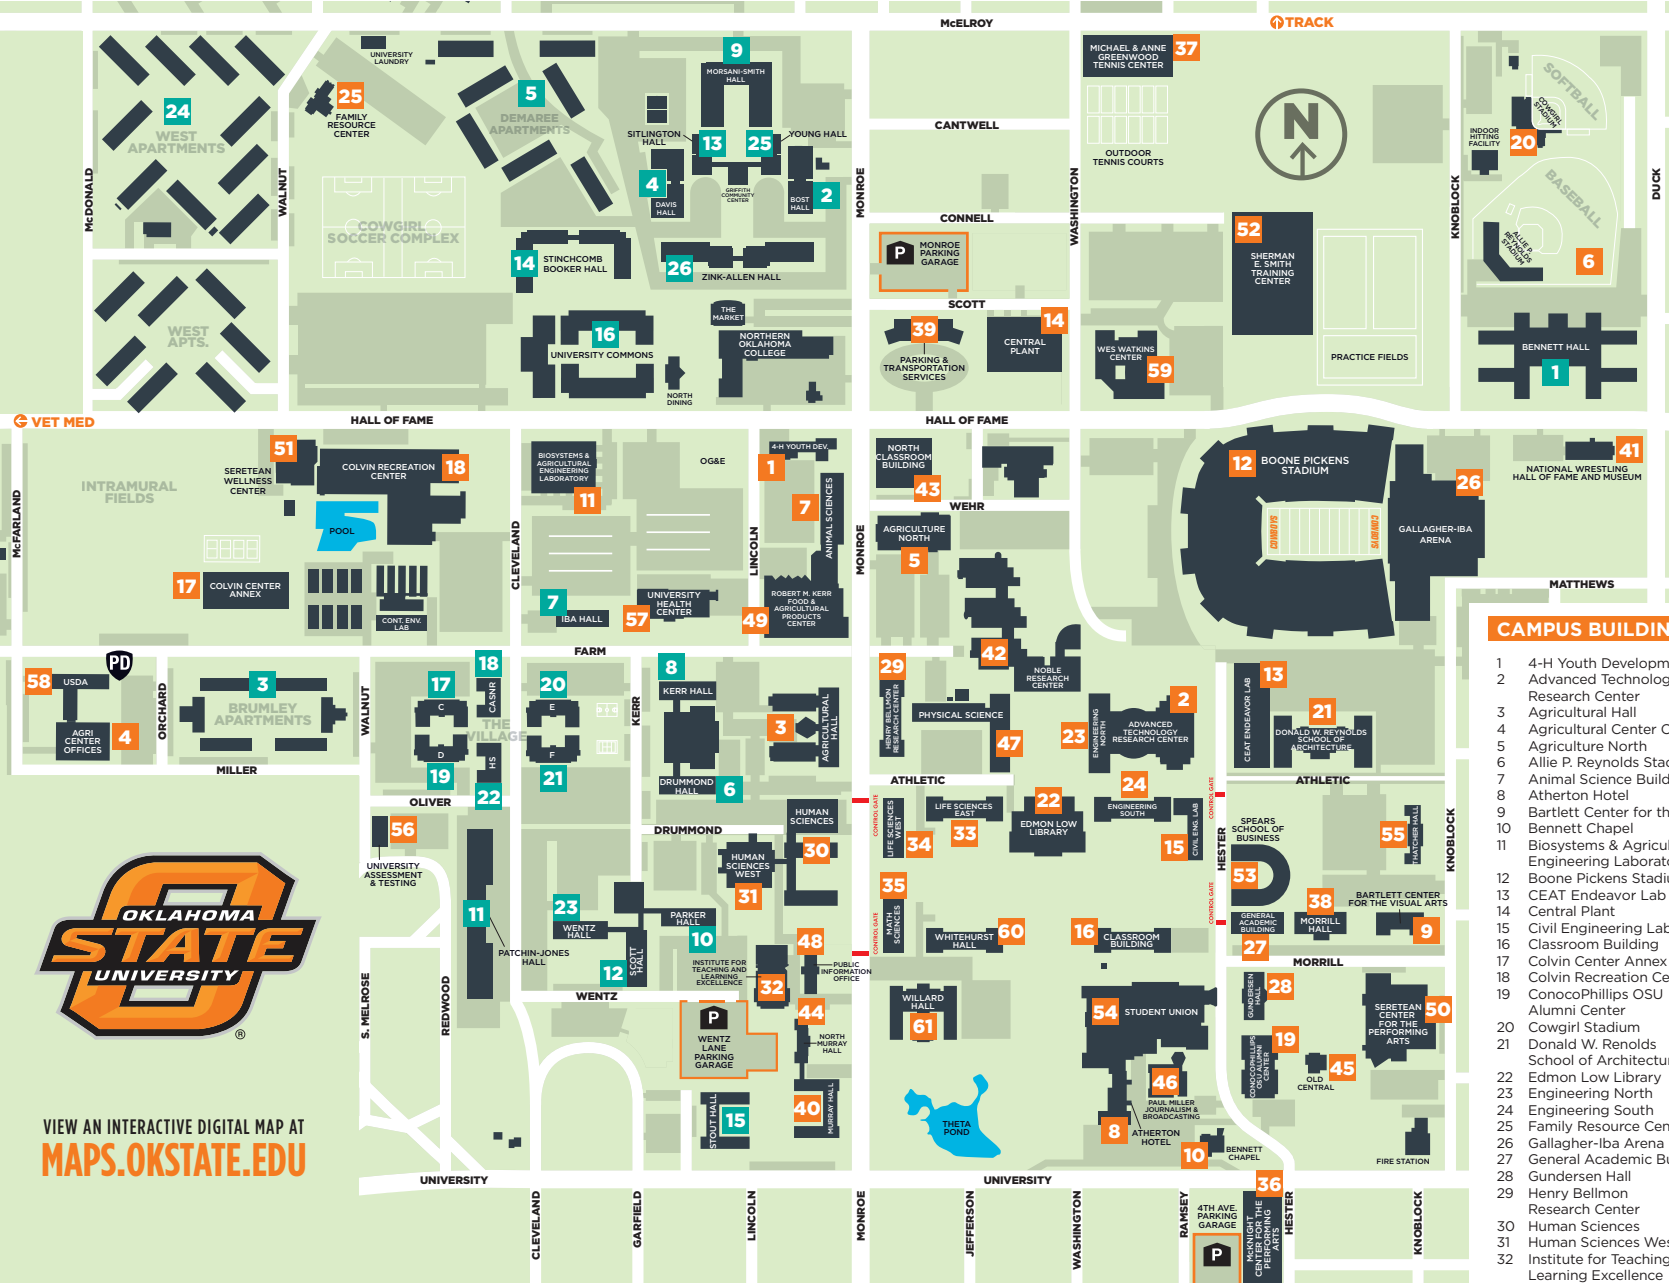

CAMPUS BUILDINGS

- 1 4-H Youth Development
- 2 Advanced Technology Research Center
- 3 Agricultural Hall
- 4 Agricultural Center Offices
- 5 Agriculture North
- 6 Allie P. Reynolds Stadium
- 7 Animal Science Building
- 8 Atherton Hotel
- 9 Bartlett Center for the Visual Arts
- 10 Bennett Chapel
- 11 Biosystems & Agricultural Engineering Laboratory
- 12 Boone Pickens Stadium
- 13 CEAT Endeavor Lab
- 14 Central Plant
- 15 Civil Engineering Lab
- 16 Classroom Building
- 17 Colvin Recreation Center
- 18 ConocoPhillips OSU Alumni Center
- 19 Cowgirl Stadium
- 20 Donald W. Reynolds School of Architecture
- 21 Edmon Low Library
- 22 Engineering North
- 23 Engineering South
- 24 Family Resource Center
- 25 Gallagher-Iba Arena
- 26 General Academic Building
- 27 Gundersen Hall
- 28 Henry Bellmon Research Center
- 29 Human Sciences
- 30 Human Sciences West
- 31 Human Sciences East
- 32 Institute for Teaching and Learning Excellence
- 33 Life Sciences West
- 34 Life Sciences East
- 35 Math Sciences
- 36 McKnight Center for the Performing Arts
- 37 Michael & Anne Greenwood Tennis Center
- 38 Morrill Hall
- 39 Multimodal Transportation Terminal
- 40 Murray Hall
- 41 National Wrestling Hall of Fame and Museum
- 42 Noble Research Center
- 43 North Classroom Building
- 44 North Murray Hall
- 45 Old Central
- 46 Paul Miller Journalism & Broadcasting
- 47 Physical Science
- 48 Public Information Office
- 49 Robert M. Kerr Food & Agricultural Products Center
- 50 Sereatean Center for the Performing Arts
- 51 Sereatean Wellness Center
- 52 Sherman E. Smith Training Center
- 53 Spears School of Business
- 54 Student Union
- 55 Thatcher Hall
- 56 University Assessment and Testing
- 57 University Health Center
- 58 USDA
- 59 Wes Watkins Center
- 60 Whitehurst Hall
- 61 Willard Hall