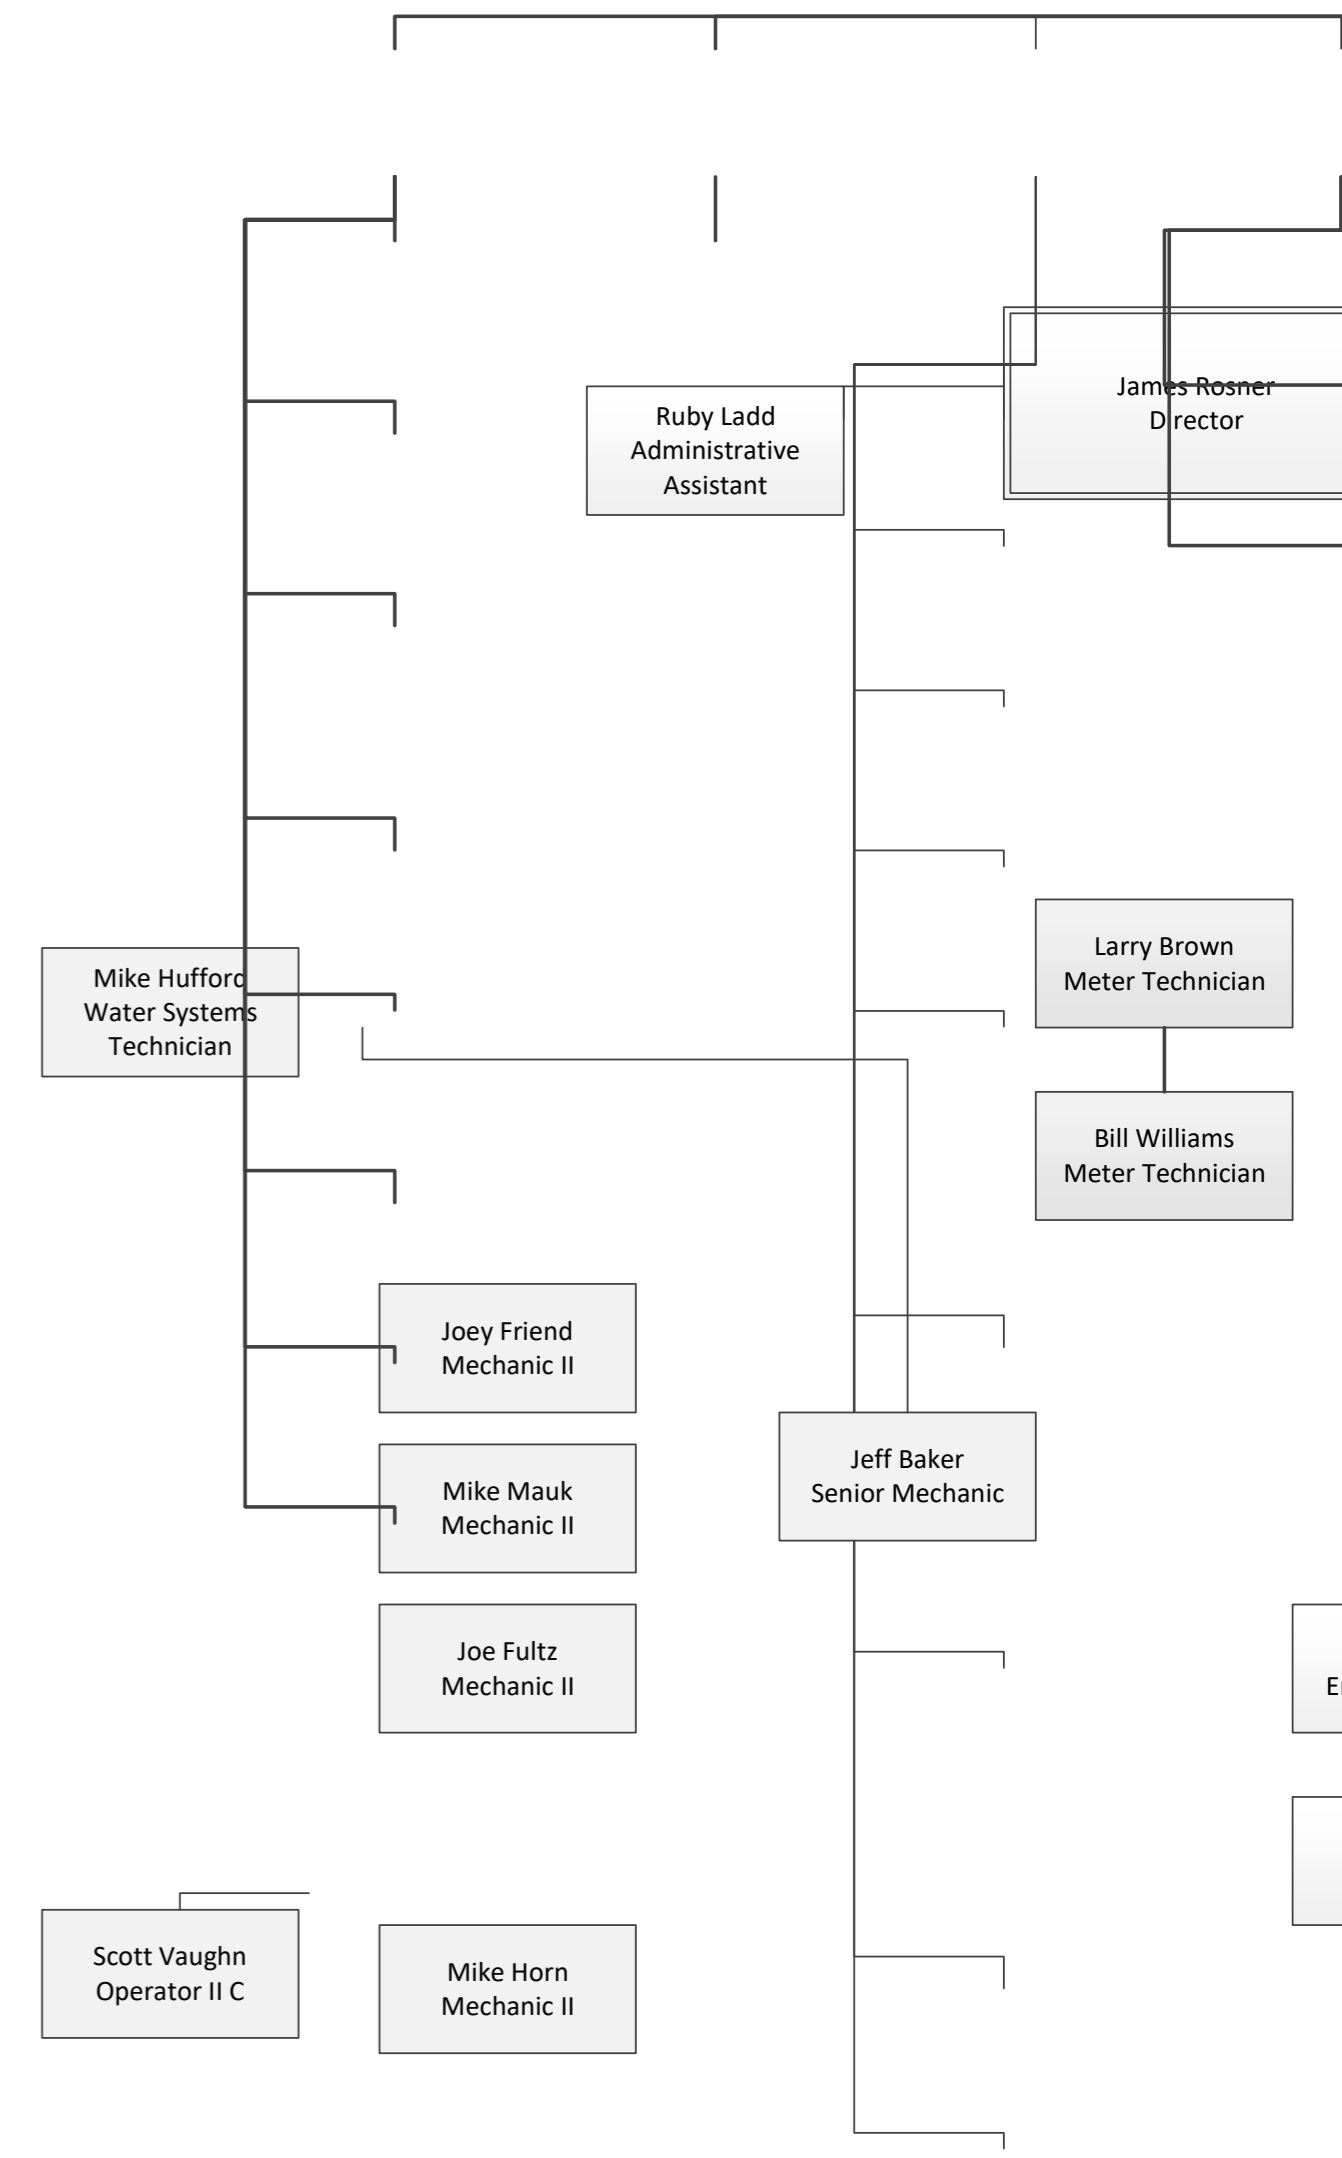

Energy Services Department FY20 Organization Chart

Stormy McClure
Student Worker

Sage Kerr
Student Worker

Corey Herzog
Student Worker

Alex Wright
Operator II B

Genie Driskel
Sr. Adm. Sprt. Spc