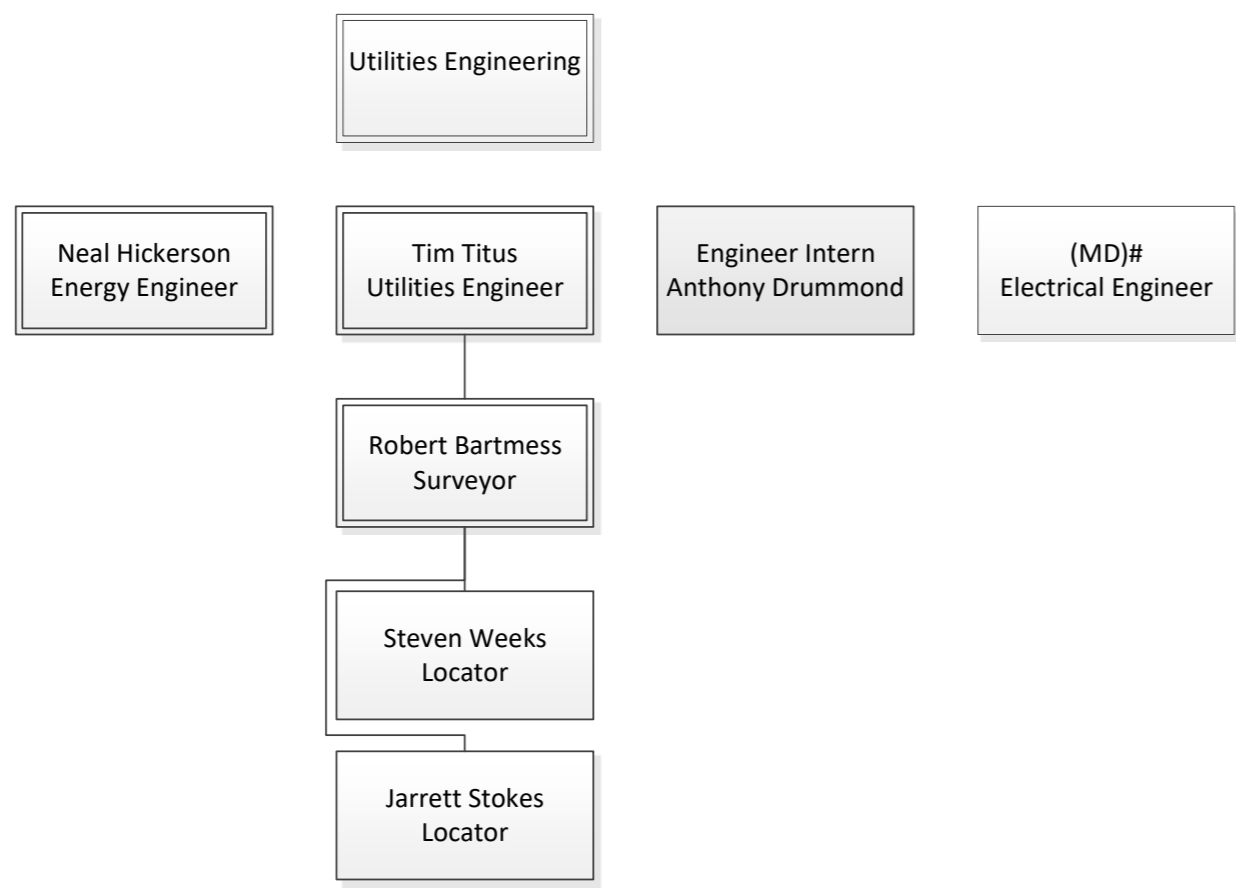

Energy Services Department FY20 Organization Chart

Stormy McClure
Student Worker

Sage Kerr
Student Worker

Corey Herzog
Student Worker

Alex Wright
Operator II B

Genie Driskel
Sr. Adm. Sprt. Spc