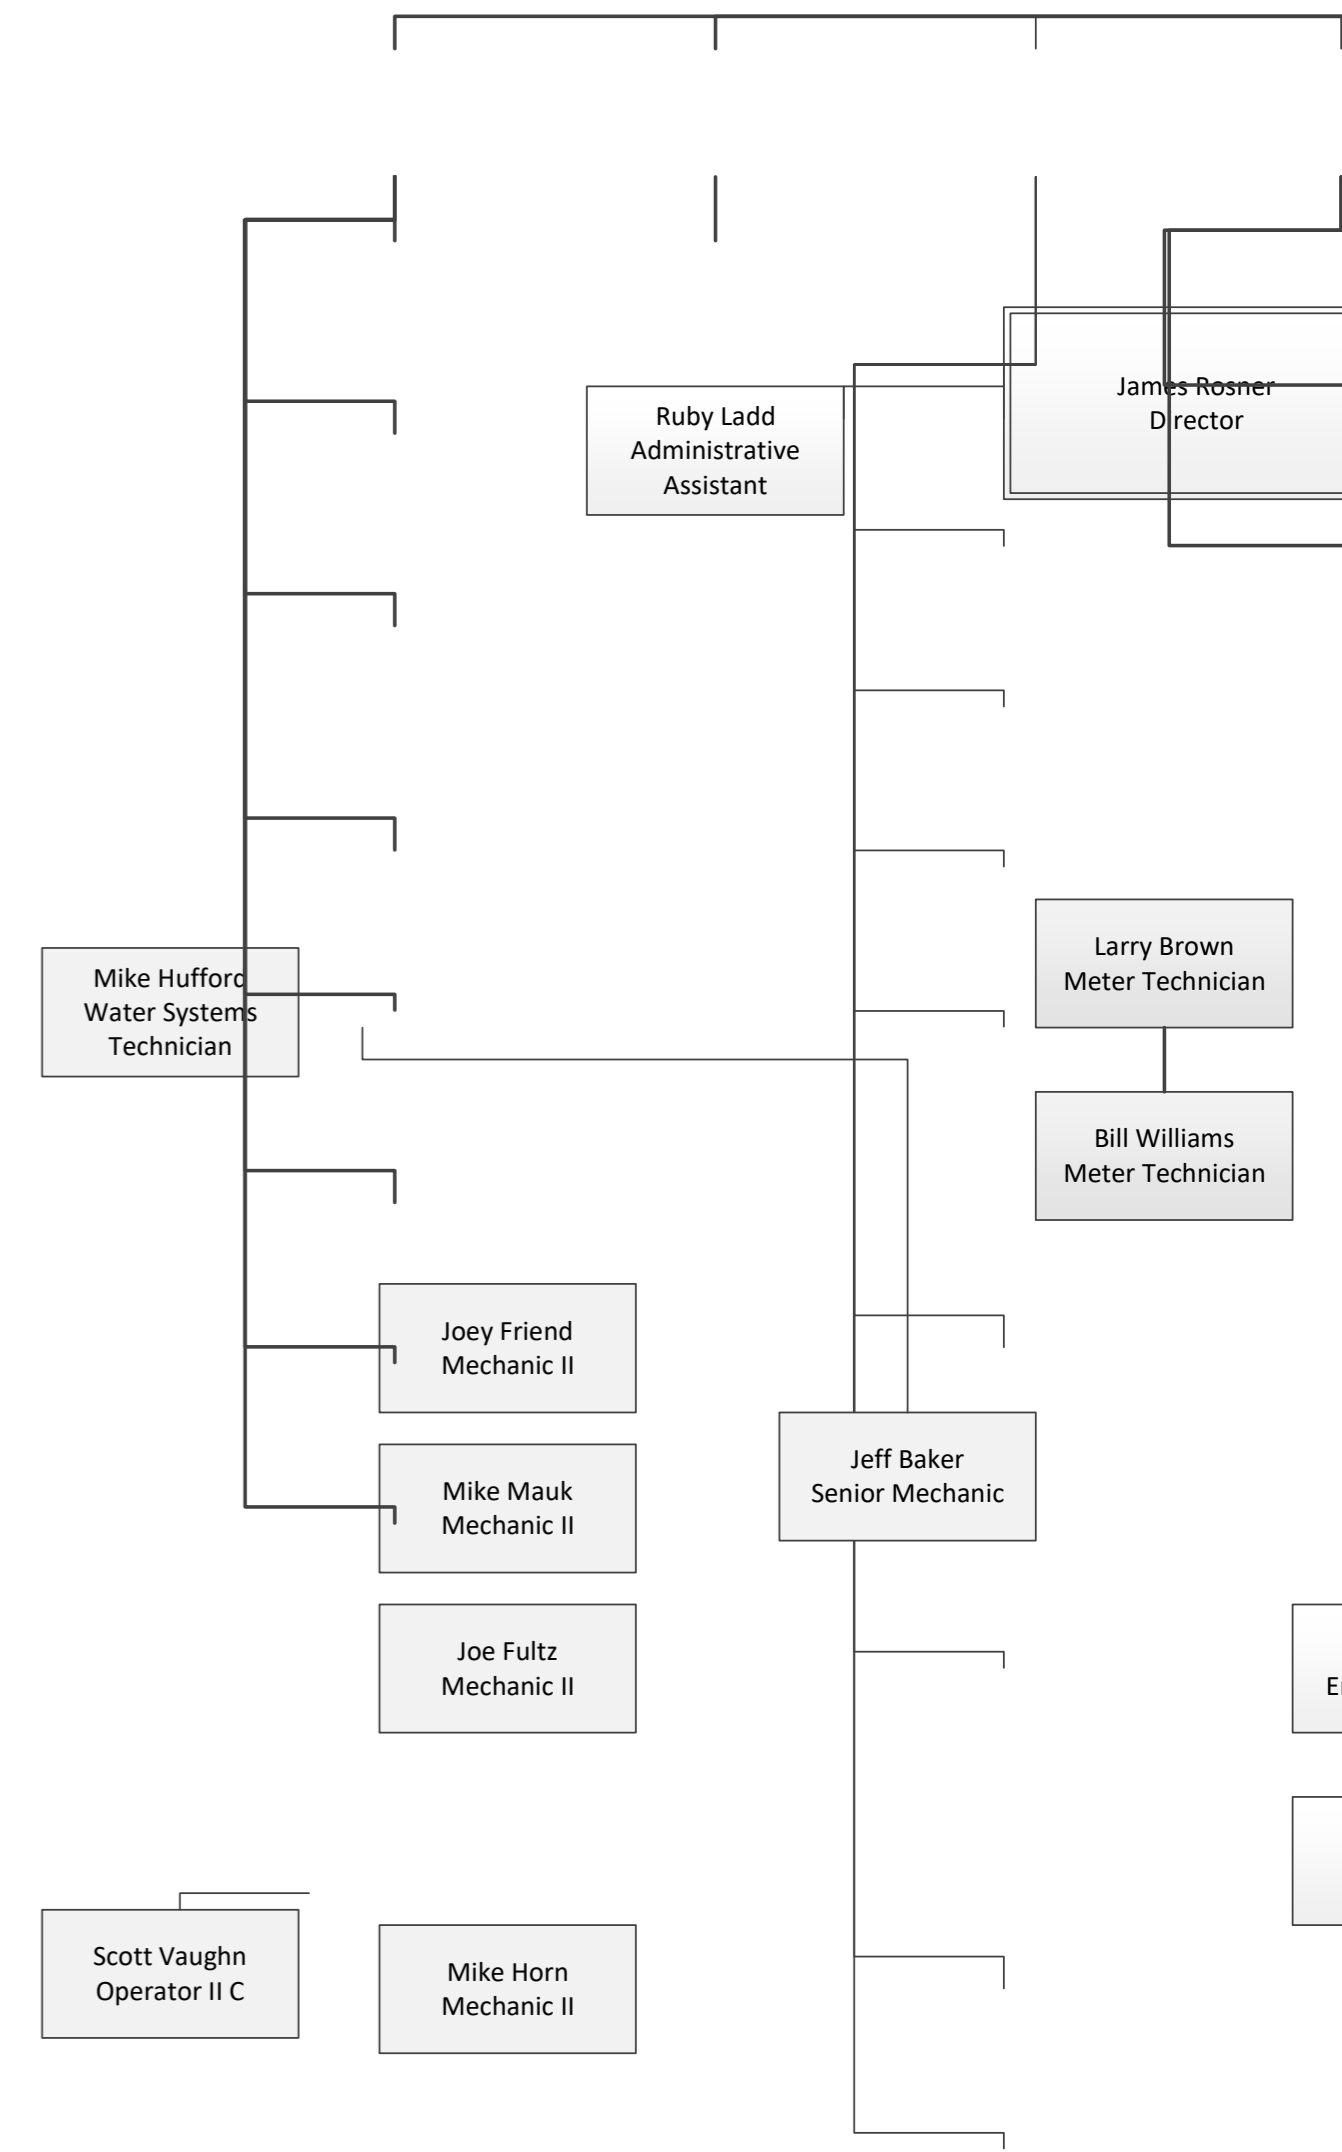

## Energy Services FY18 Organization Chart

Stormy McClure  
Student Worker

Sage Kerr  
Student Worker

Corey Herzog  
Student Worker

Alex Wright  
Operator II B

Genie Driskel  
Sr. Adm. Sprt. Spc