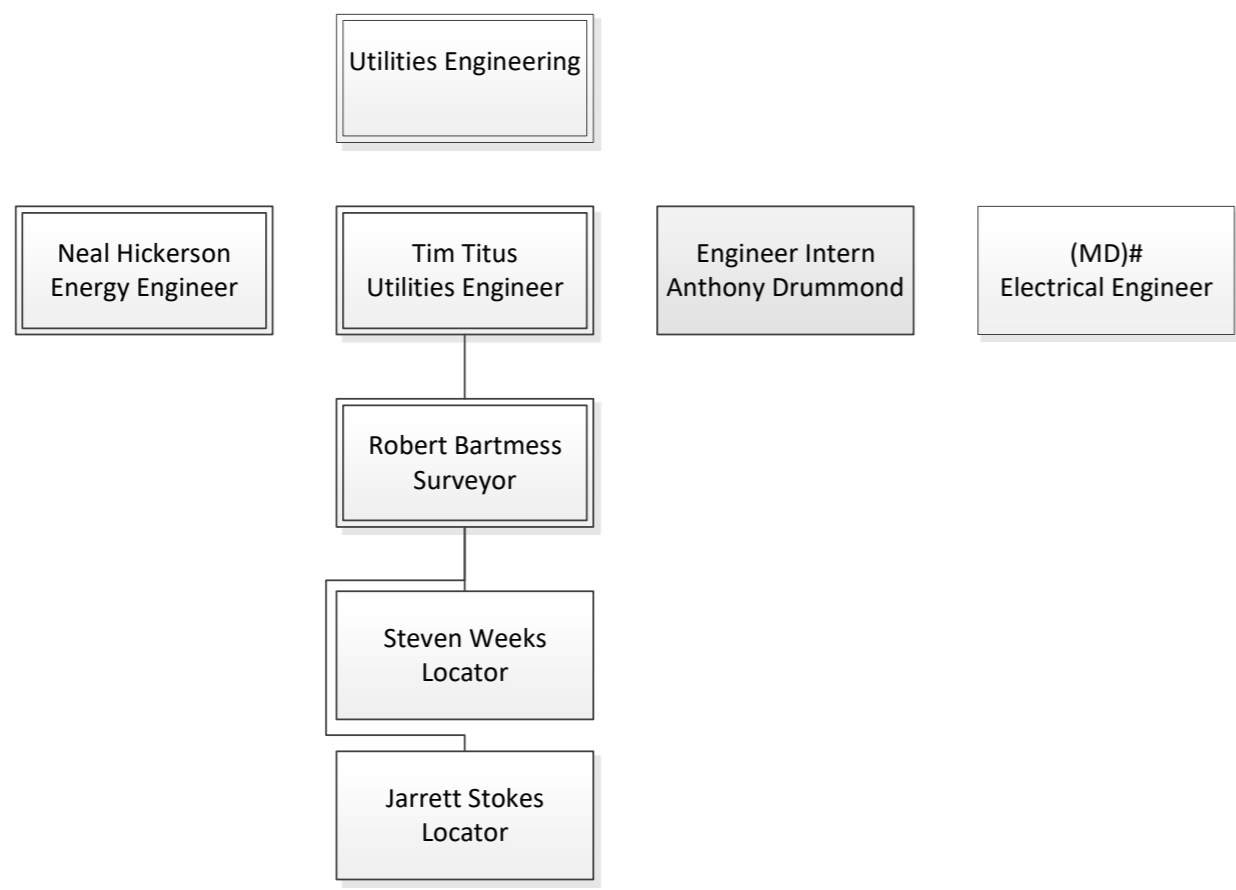

## Energy Services FY18 Organization Chart

Stormy McClure  
Student Worker

Sage Kerr  
Student Worker

Corey Herzog  
Student Worker

Alex Wright  
Operator II B

Genie Driskel  
Sr. Adm. Sprt. Spc