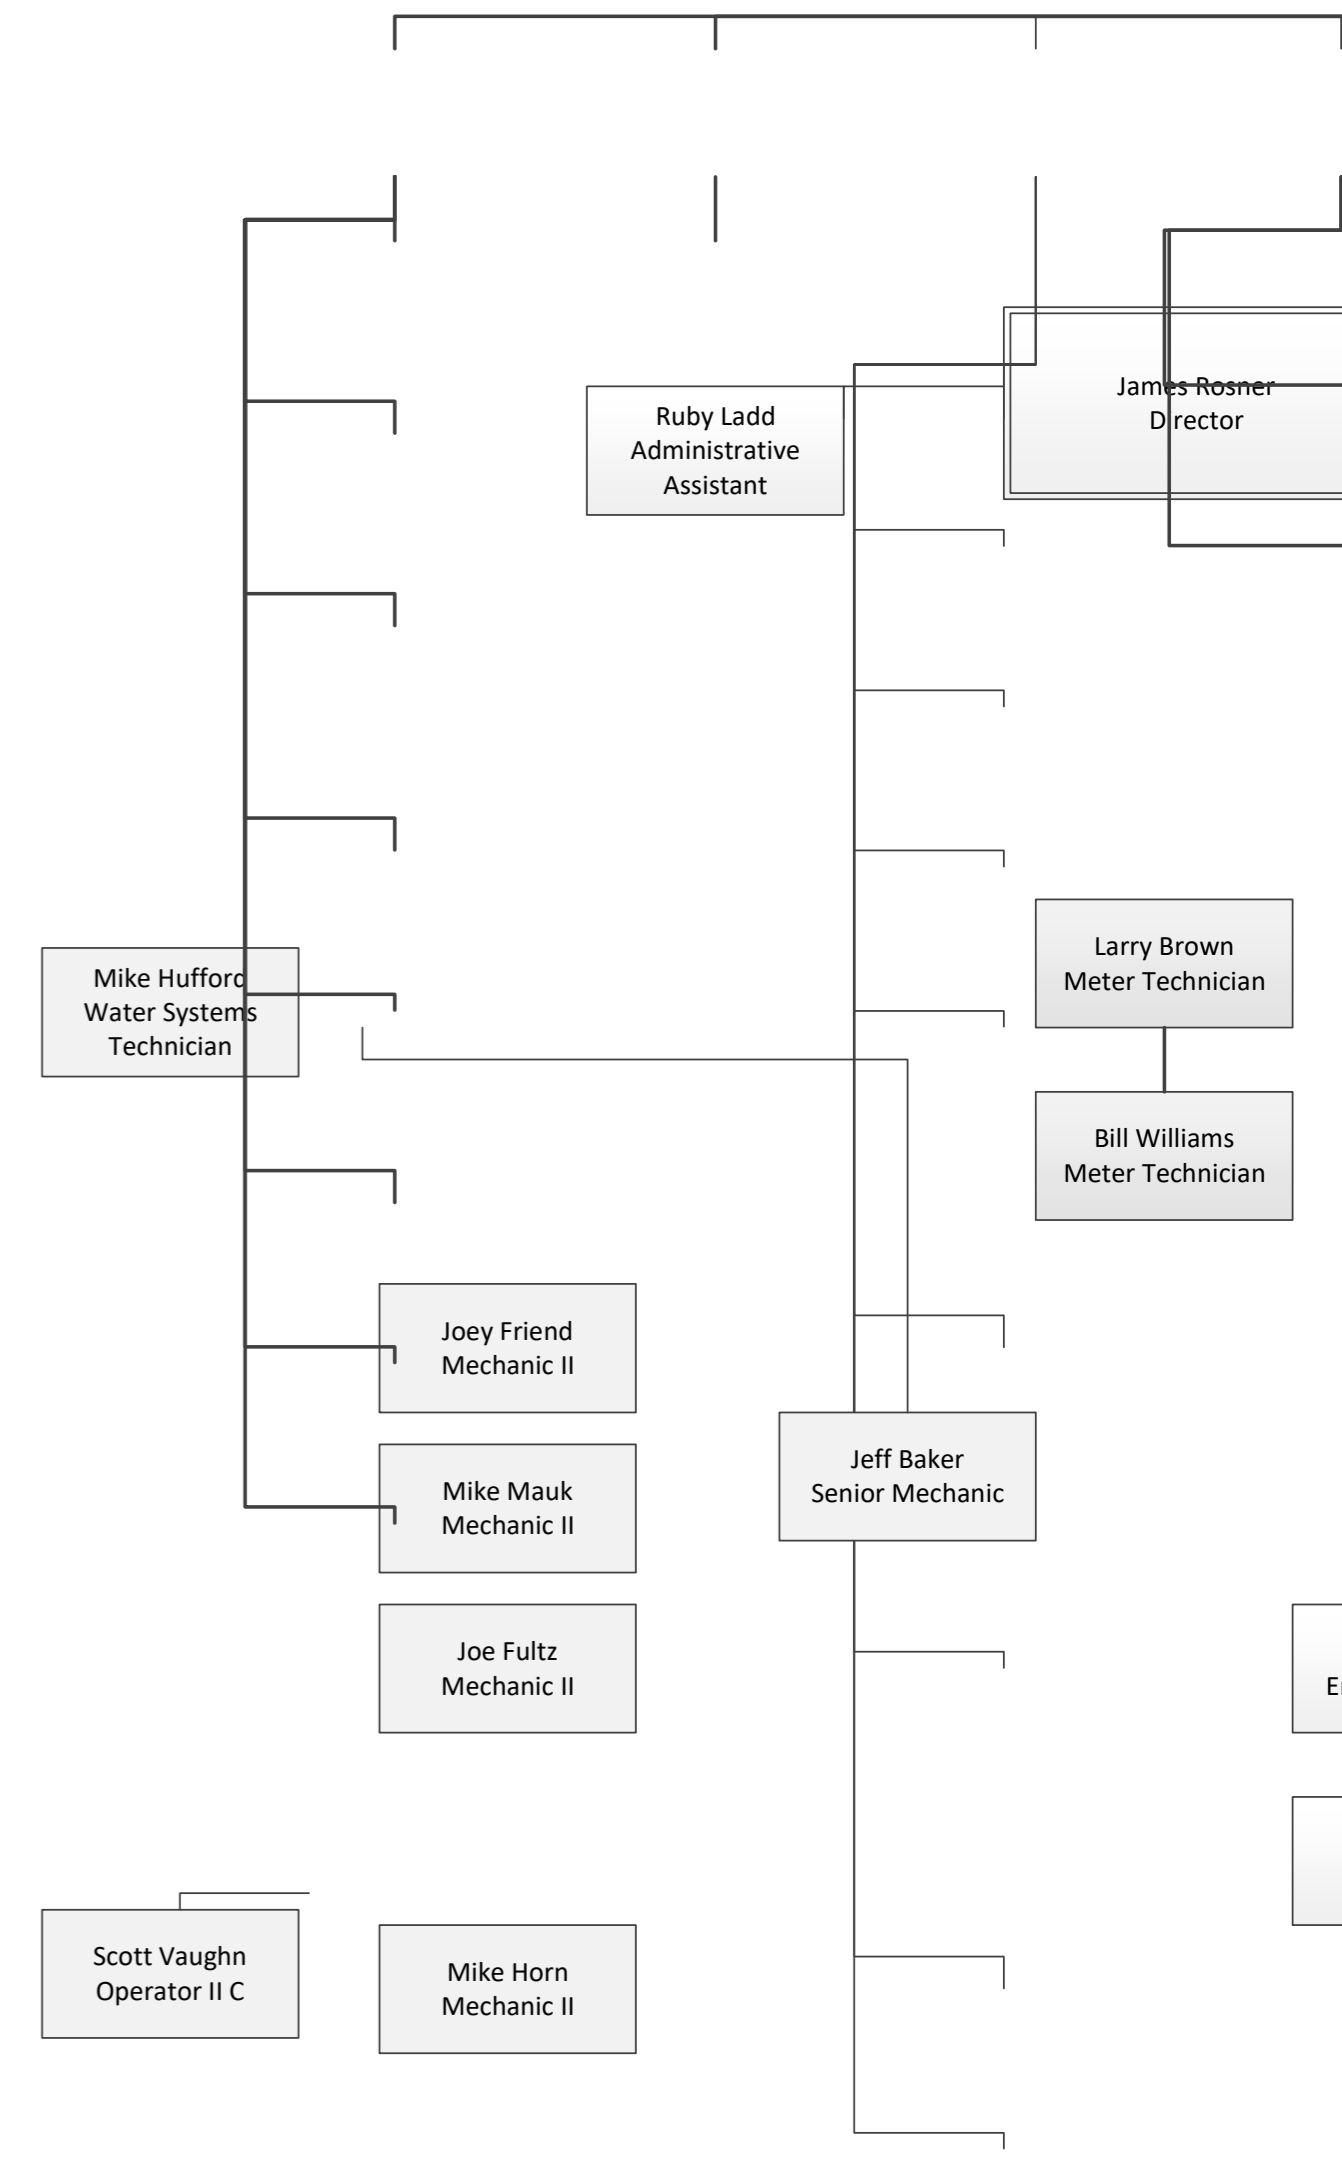

## Energy Services FY19 Organization Chart

Stormy McClure  
Student Worker

Sage Kerr  
Student Worker

Corey Herzog  
Student Worker

Alex Wright  
Operator II B

Genie Driskel  
Sr. Adm. Sprt. Spc