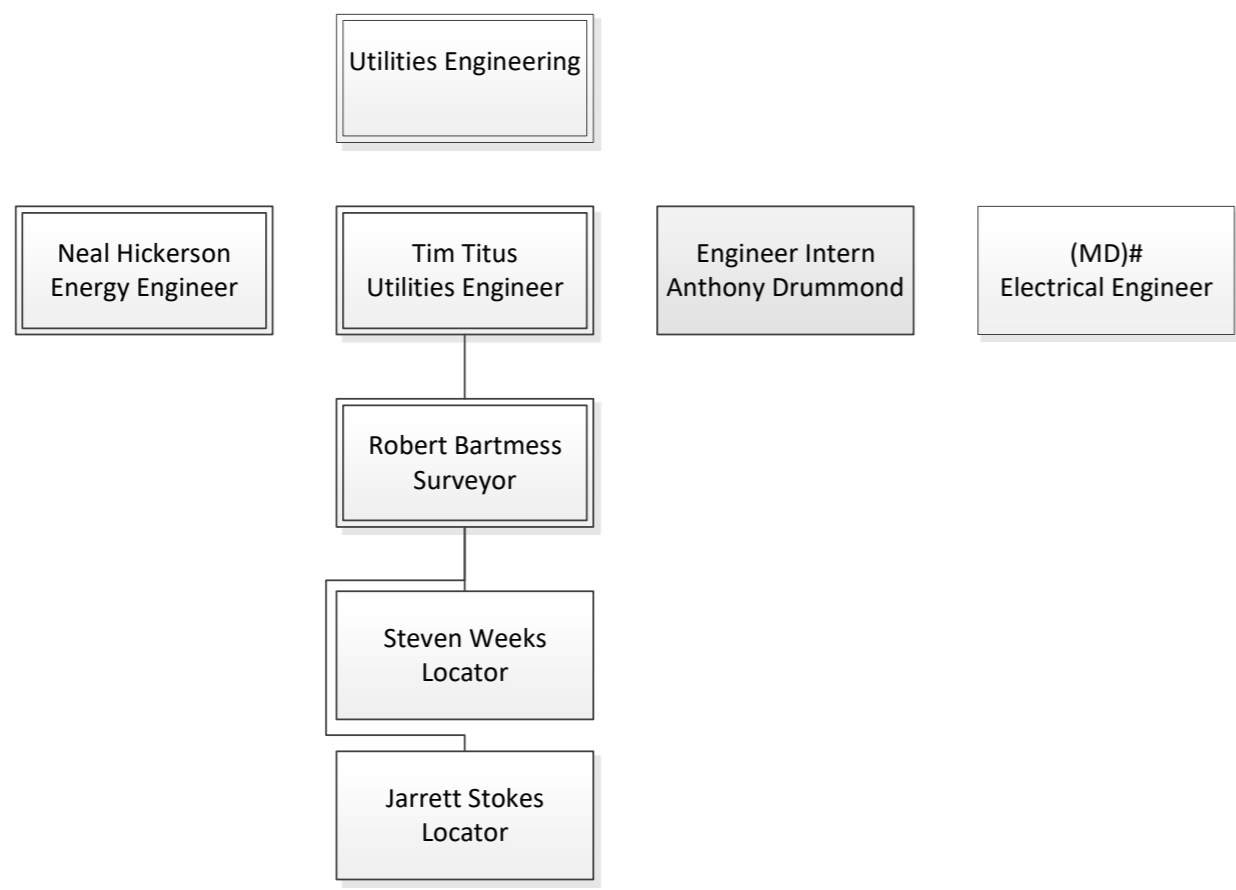

## Energy Services FY19 Organization Chart

Stormy McClure  
Student Worker

Sage Kerr  
Student Worker

Corey Herzog  
Student Worker

Alex Wright  
Operator II B

Genie Driskel  
Sr. Adm. Sprt. Spc