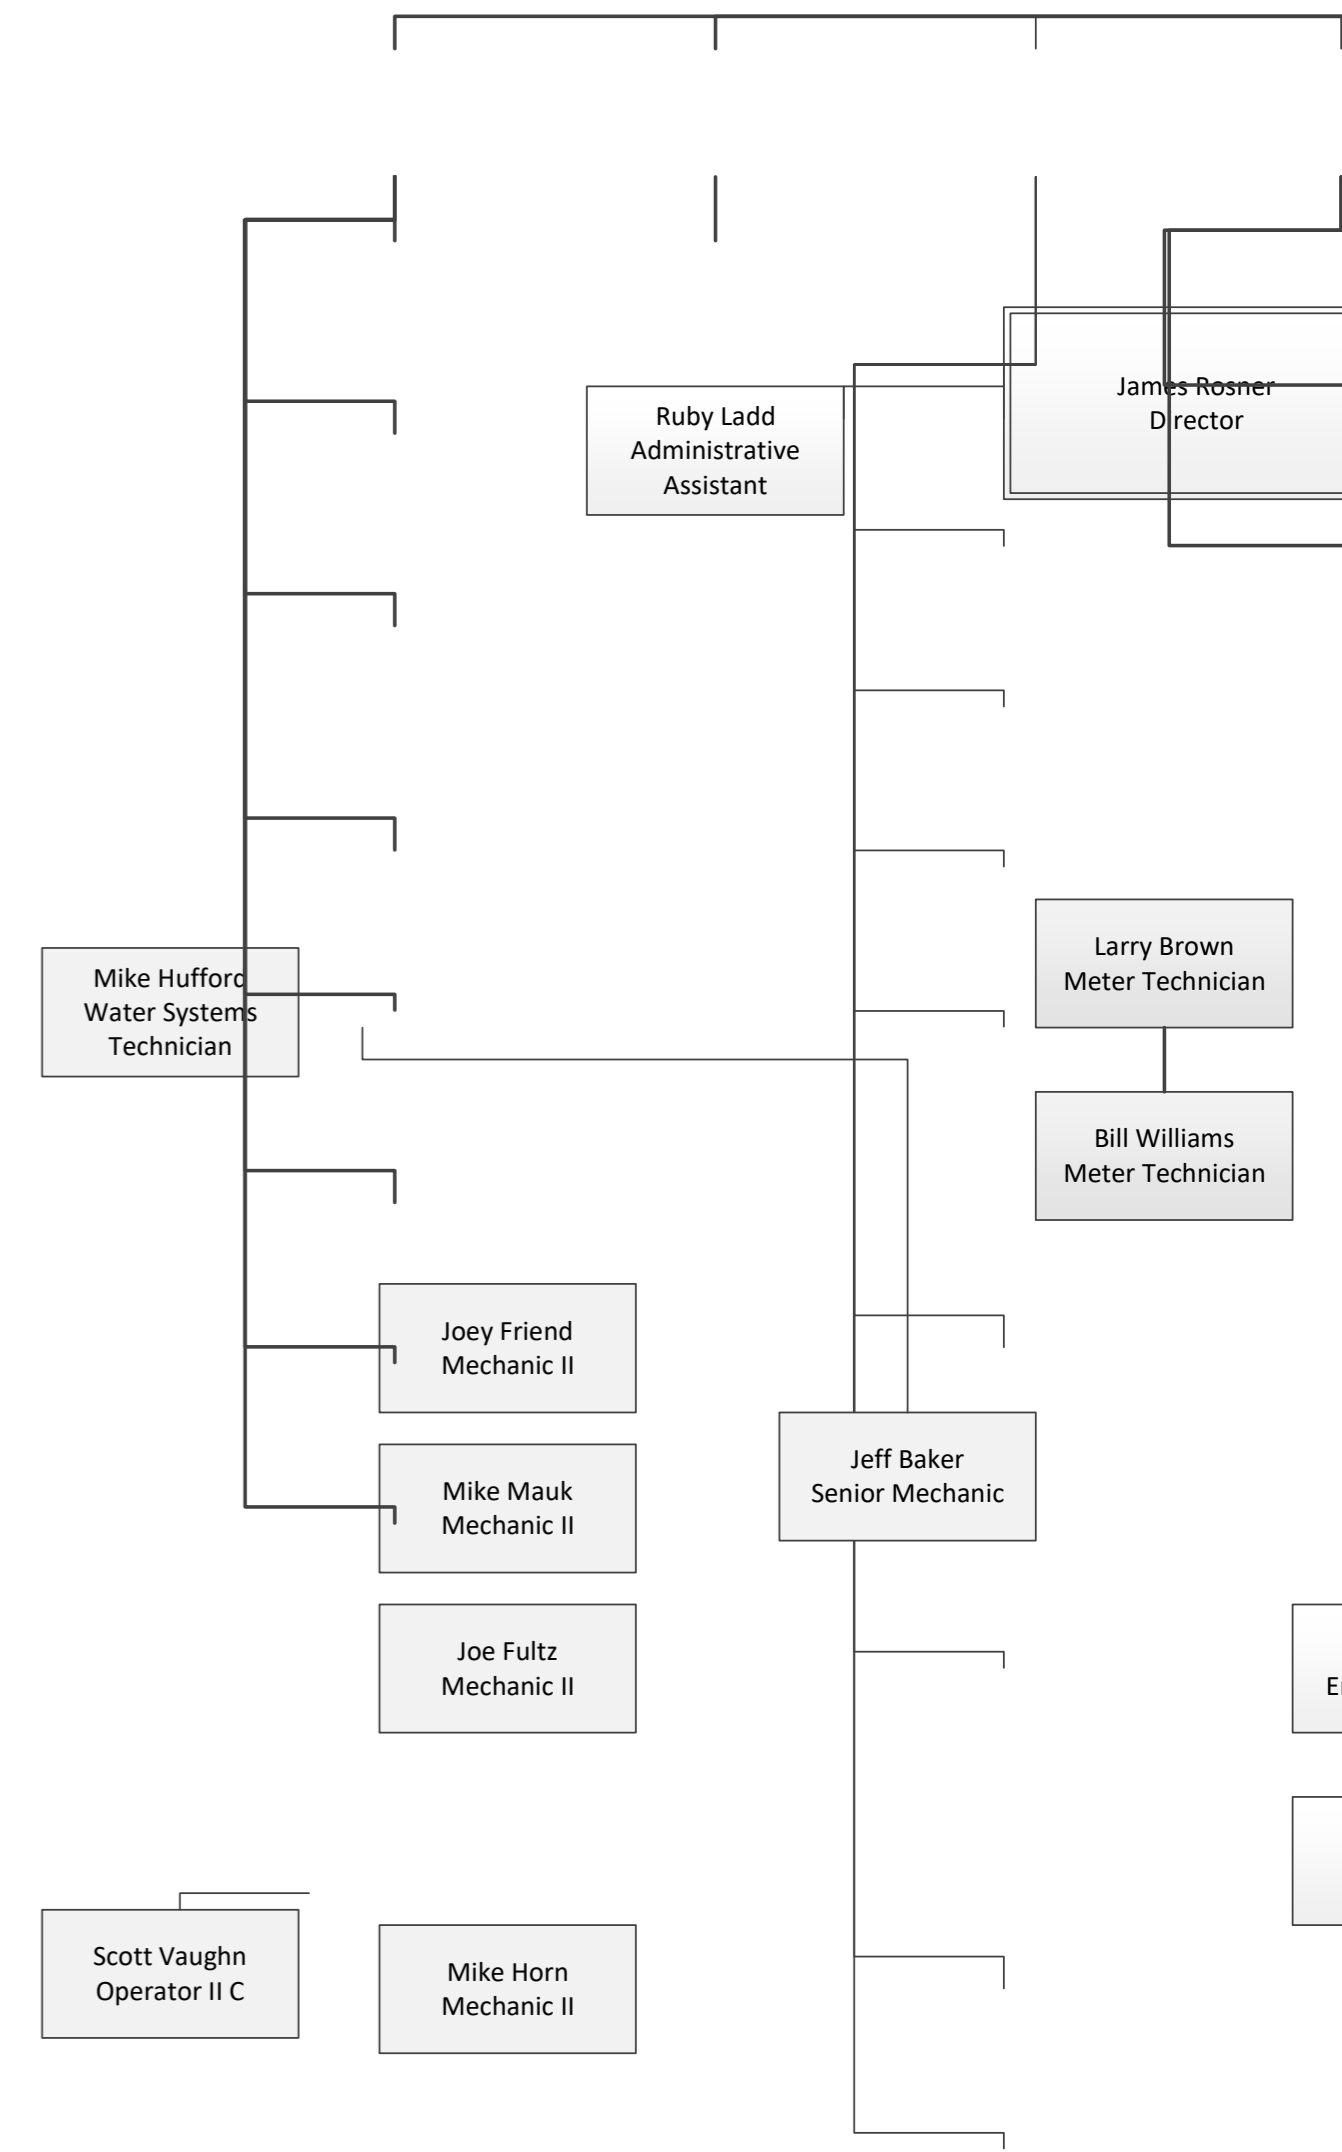

Energy Services FY19 Organization Chart

Stormy McClure
Student Worker

Sage Kerr
Student Worker

Corey Herzog
Student Worker

Alex Wright
Operator II B

Genie Driskel
Sr. Adm. Sprt. Spc