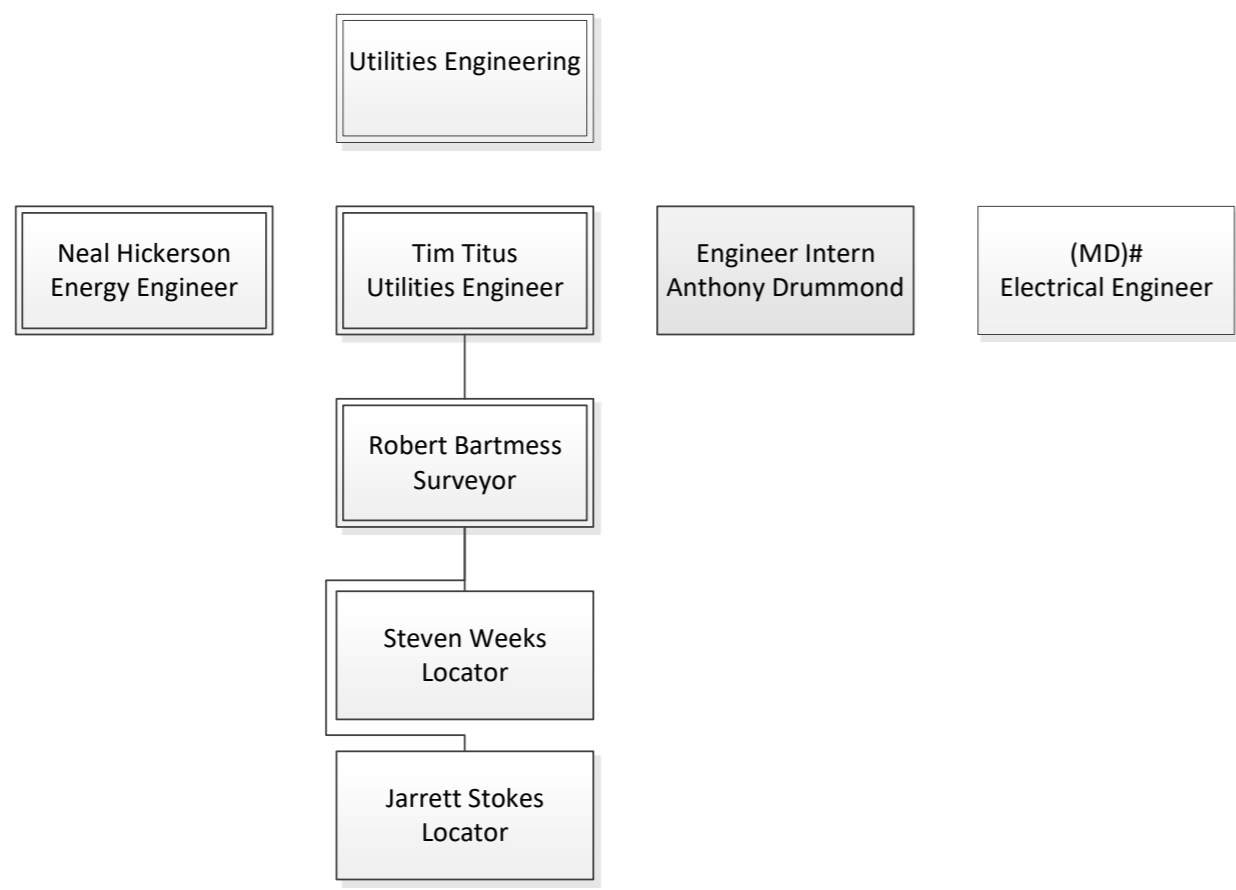

Energy Services FY19 Organization Chart

Stormy McClure
Student Worker

Sage Kerr
Student Worker

Corey Herzog
Student Worker

Alex Wright
Operator II B

Genie Driskel
Sr. Adm. Sprt. Spc